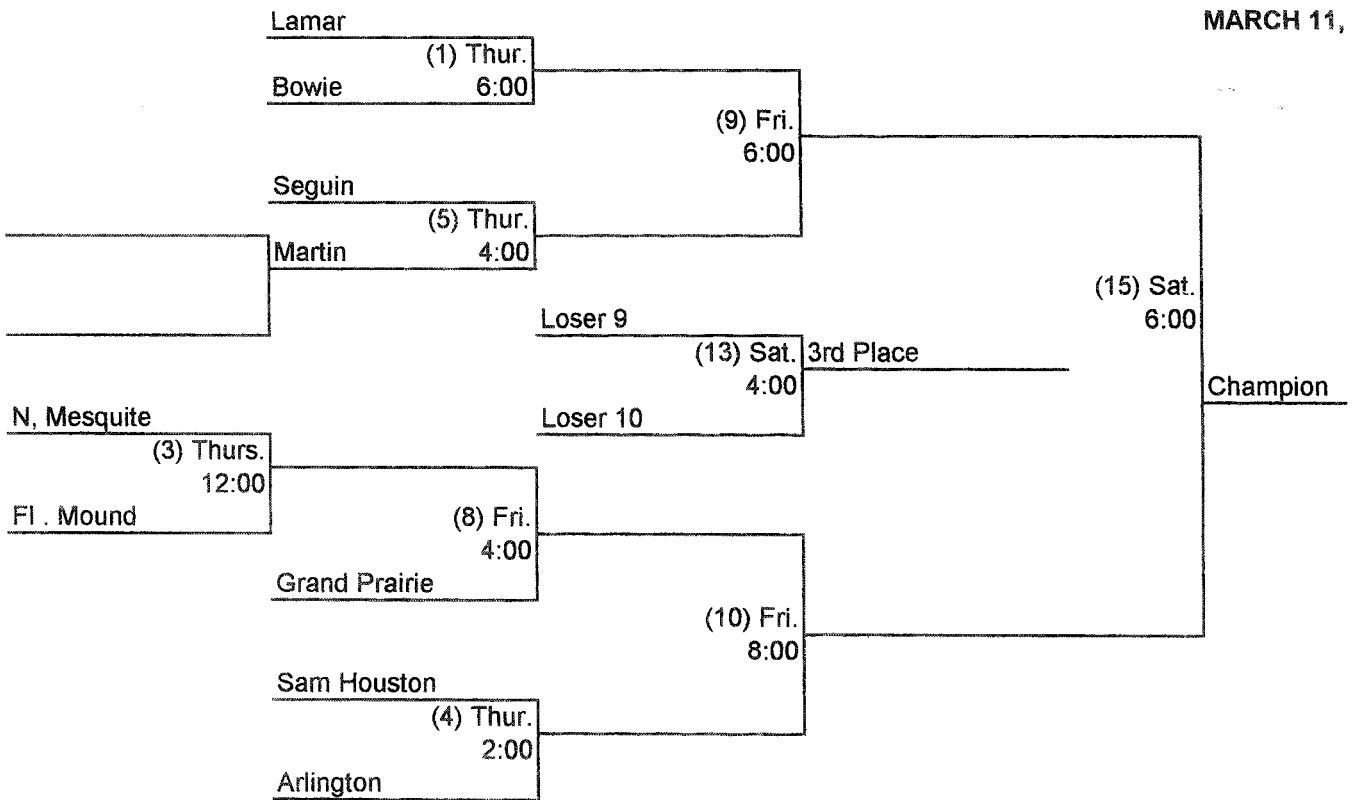

ARLINGTON HIGH JV INVITATIONAL TOURNAMENT 2010

Championship Bracket

Consolation Bracket