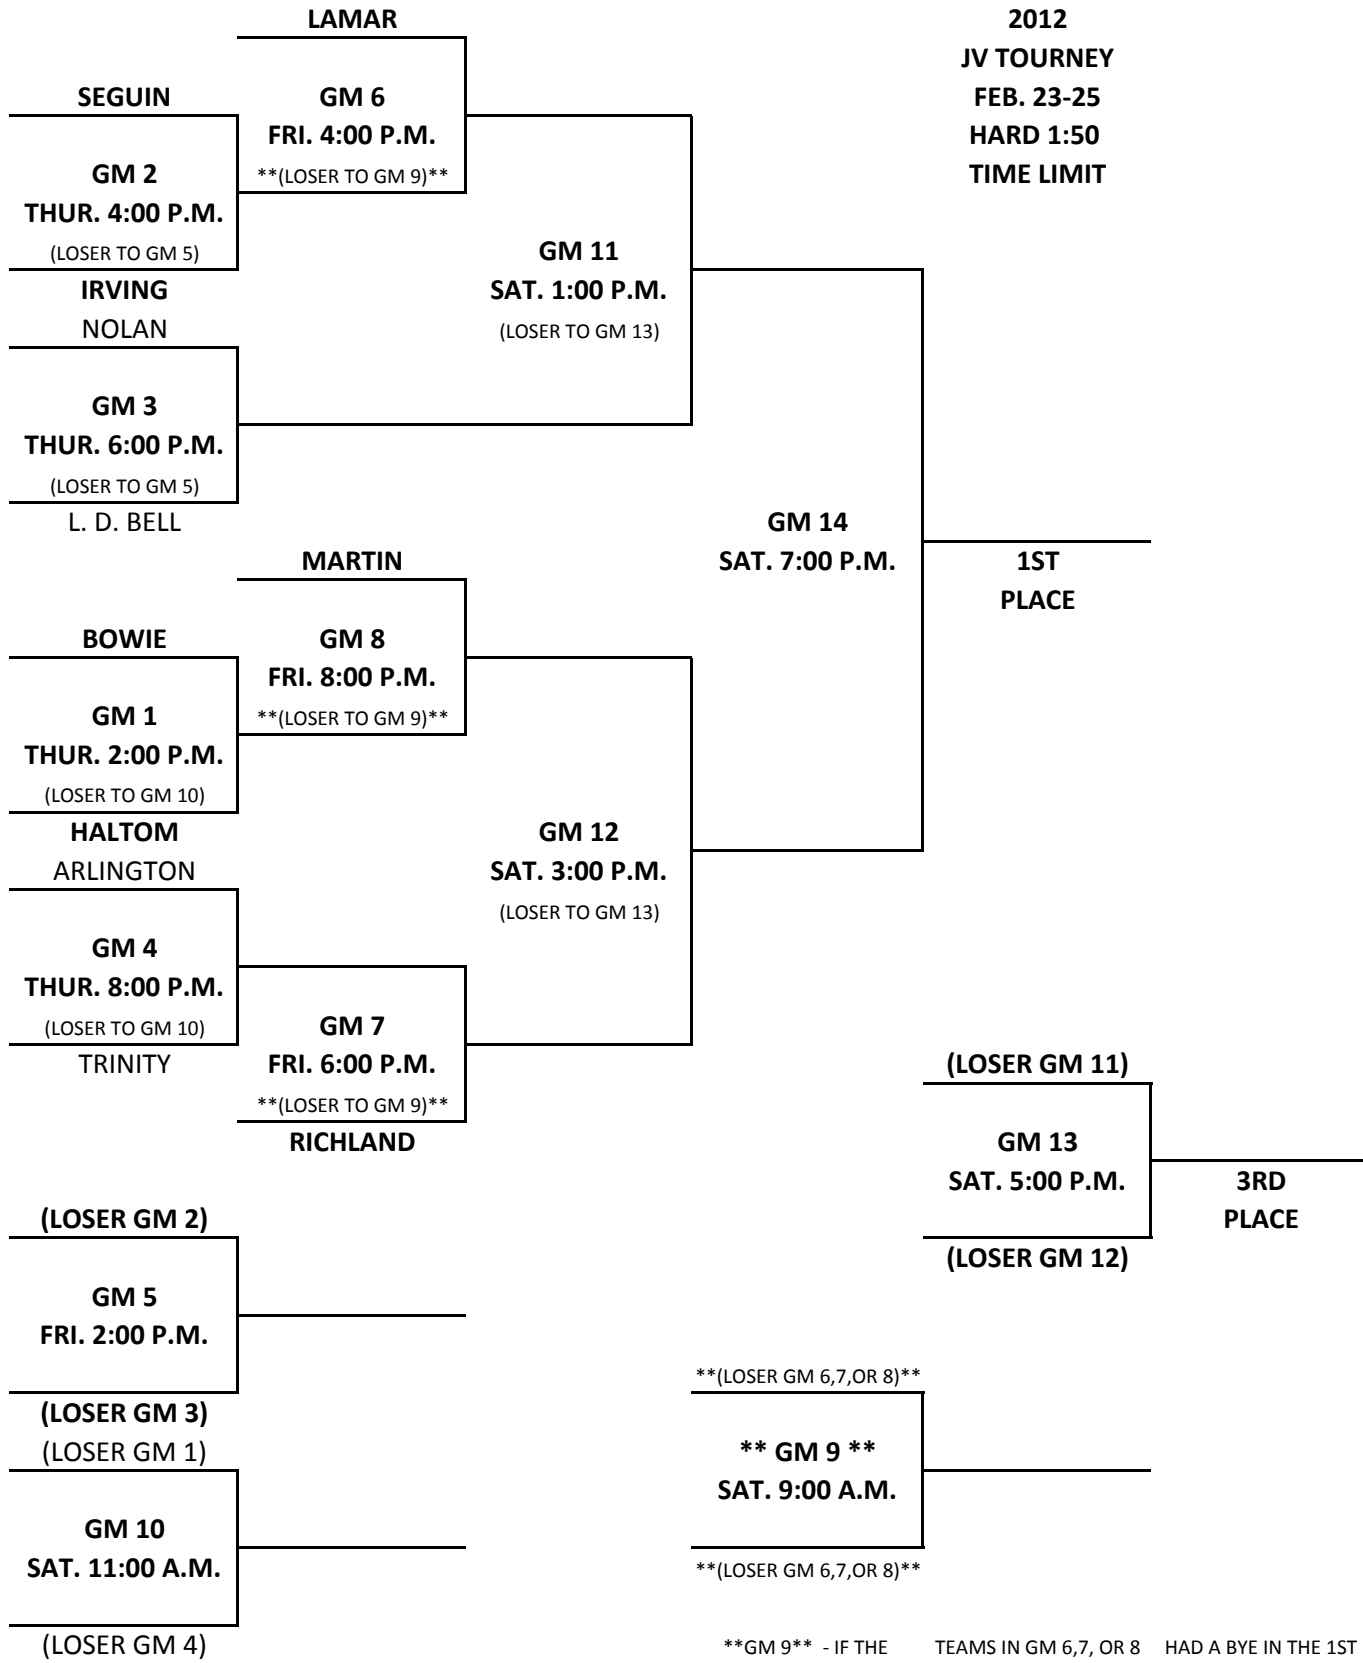

**2012
JV TOURNEY
FEB. 23-25
HARD 1:50
TIME LIMIT**

****GM 9**** - IF THE TEAMS IN GM 6,7, OR 8 HAD A BYE IN THE 1ST ROUND AND LOSE IN GM 6,7, OR 8, THIS GM WILL BE PLAYED. IF ONLY 1 TEAM FROM 6 OR 7, IN THIS SCENARIO, LOSES, LAMAR WILL PLAY THEM IN THIS GM. OTHERWISE, THIS GM WILL NOT BE PLAYED.